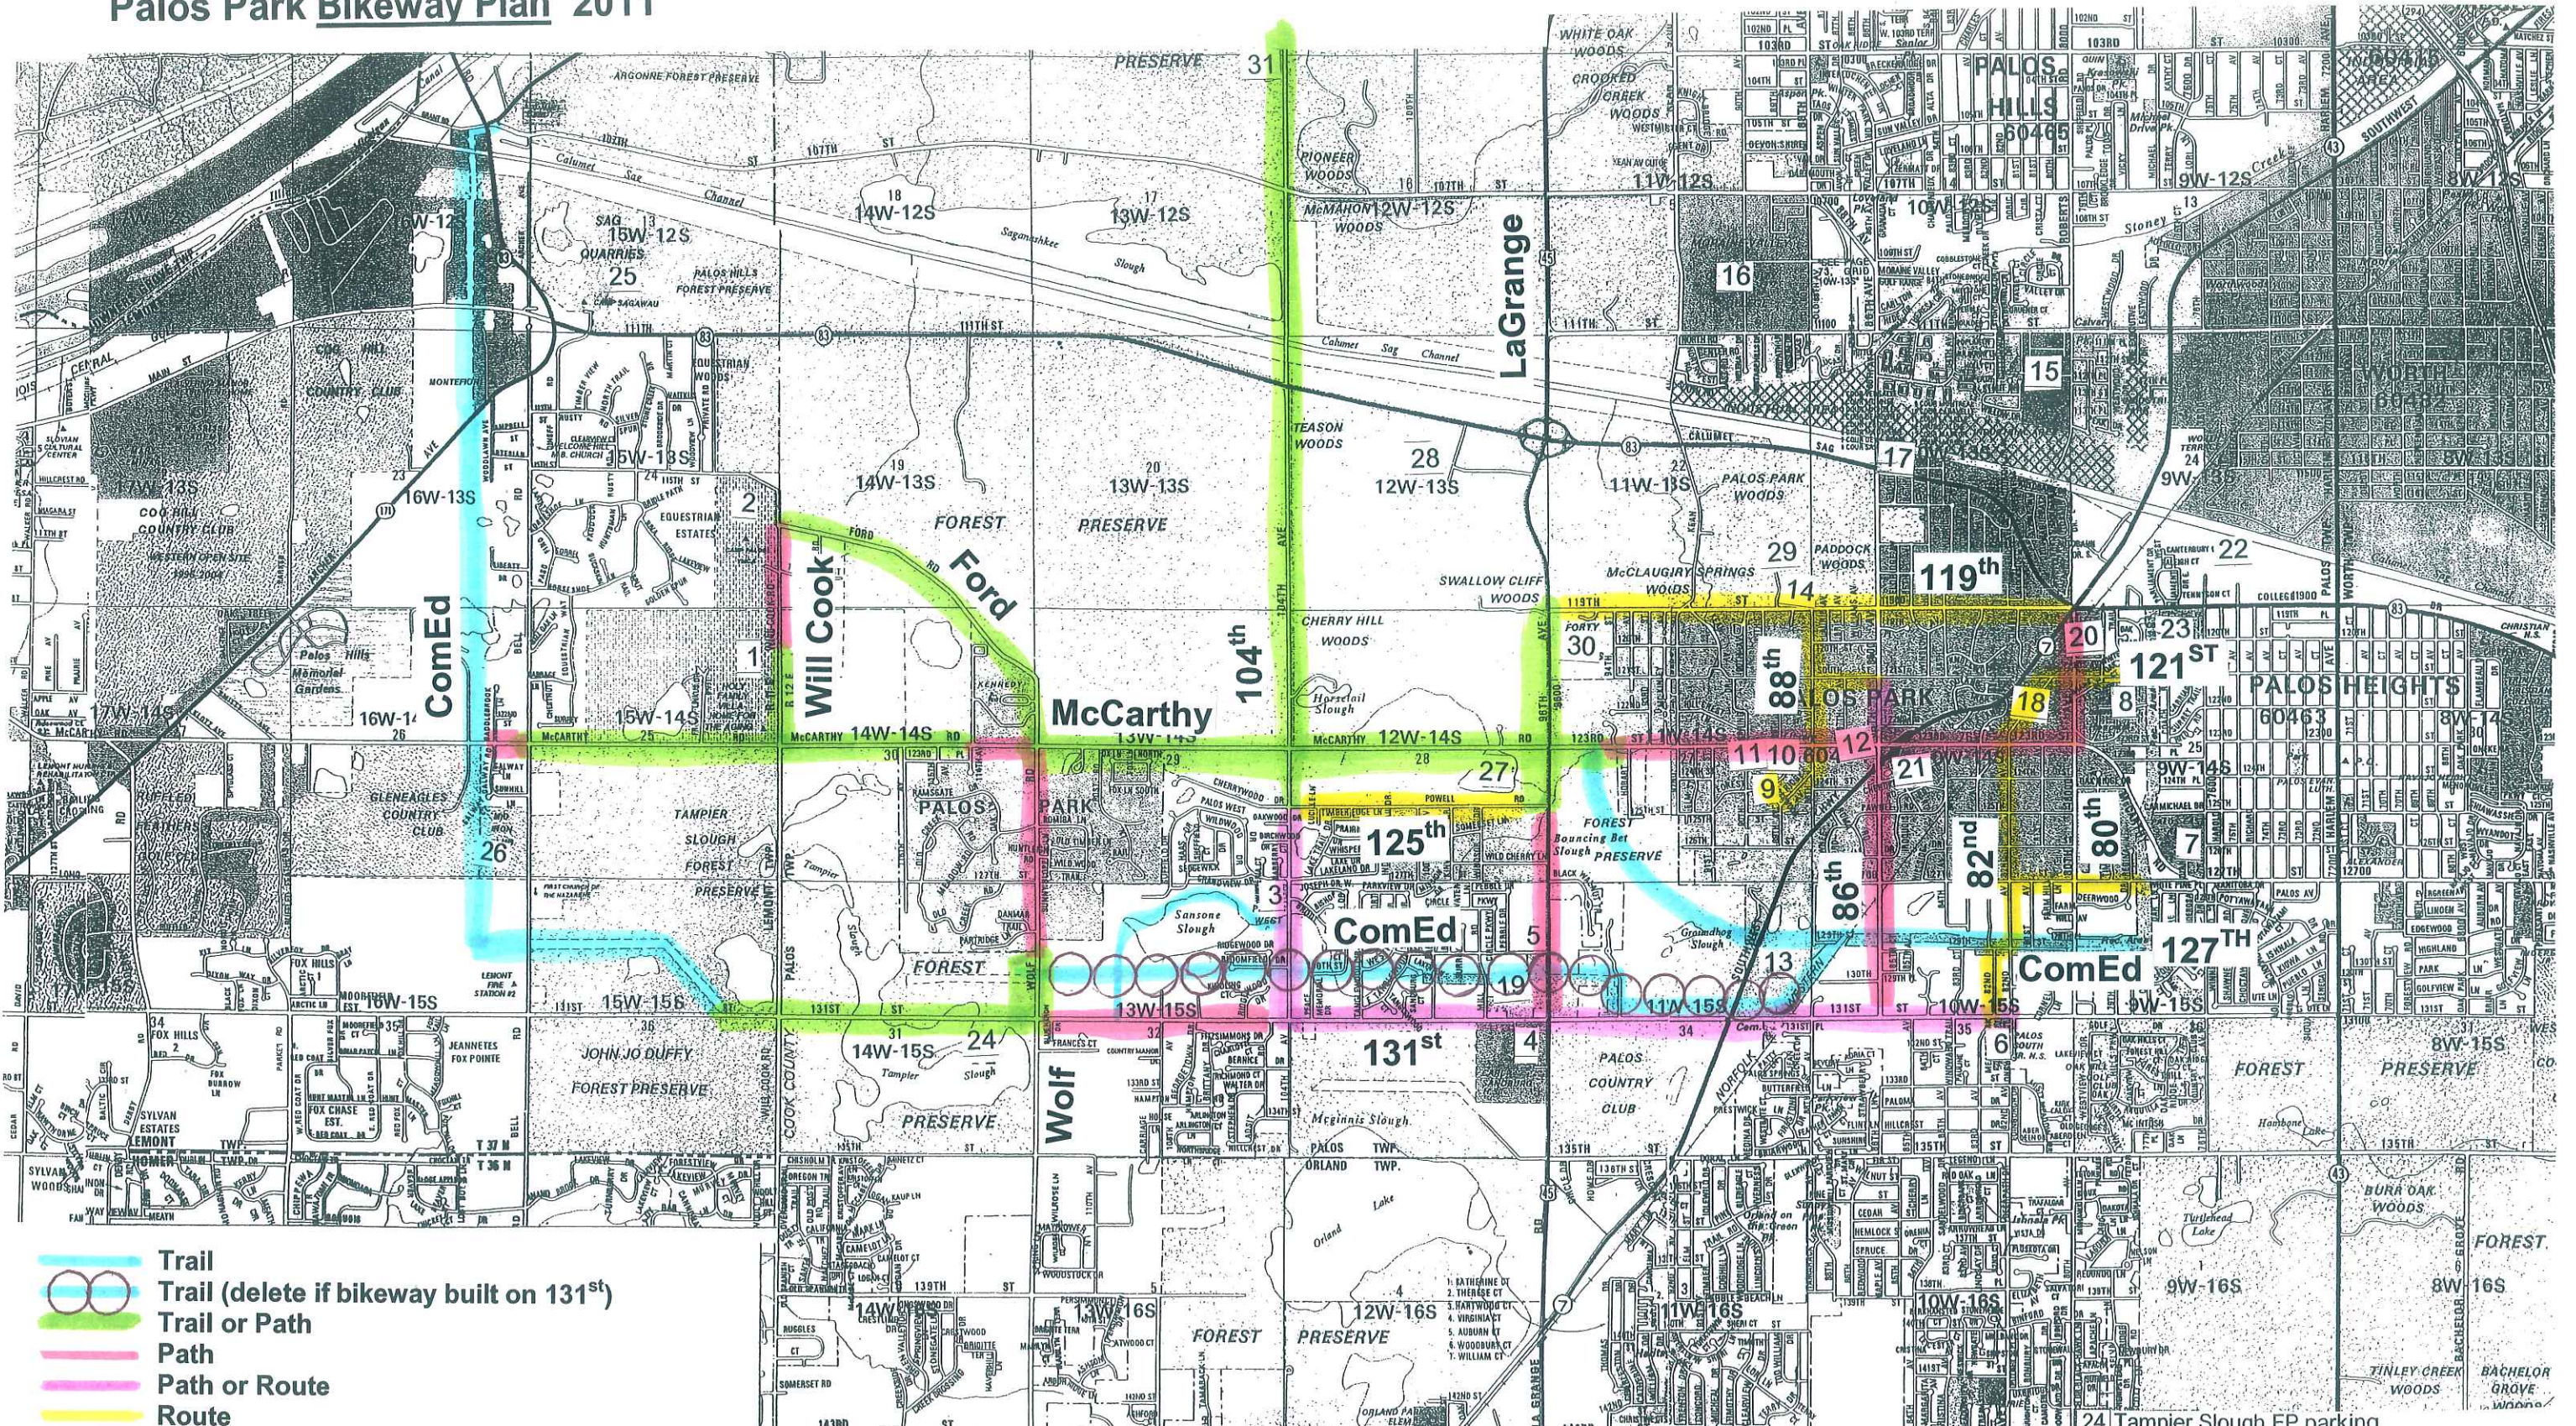

Palos Park Bikeway Plan 2011

-  Trail
-  Trail (delete if bikeway built on 131st)
-  Trail or Path
-  Path
-  Path or Route
-  Route

DESTINATIONS

1 Holy Family Park	4 Sandberg High School	9 Palos Park Library	14 Montessori School and District 118 Admin	19 131st St/LaGrange Rd commercial	24 Tampier Slough FP parking
2 Girl Scout camp	5 McCord Gallery	10 Palos Park Recreation Center	15 Stagg High School	20 119th St/80th Ave/Southwest Hwy commercial	25 Camp Sagawau FP
3 Palos West Elementary School	6 Palos South Middle School	11 Palos Park Administration Center	16 Moraine Valley Community College	21 123rd St/86th Ave commercial	26 Mid-Iron Golf
	7 Palos East Elementary School	12 Village owned lots	17 Cal Sag trailhead, Village owned lots	22 Lake Catherine	27 Papoose Lake FP parking
	8 Palos Community Hospital	13 The Center	18 Palos Park Metra Station	23 Palos Heights Memorial Park	28 Swallow Cliffs FP parking
					29 Palos Park Woods South FP parking
					30 Forty Acre Woods FP parking
					31 Little Red School House, mountain biking trails