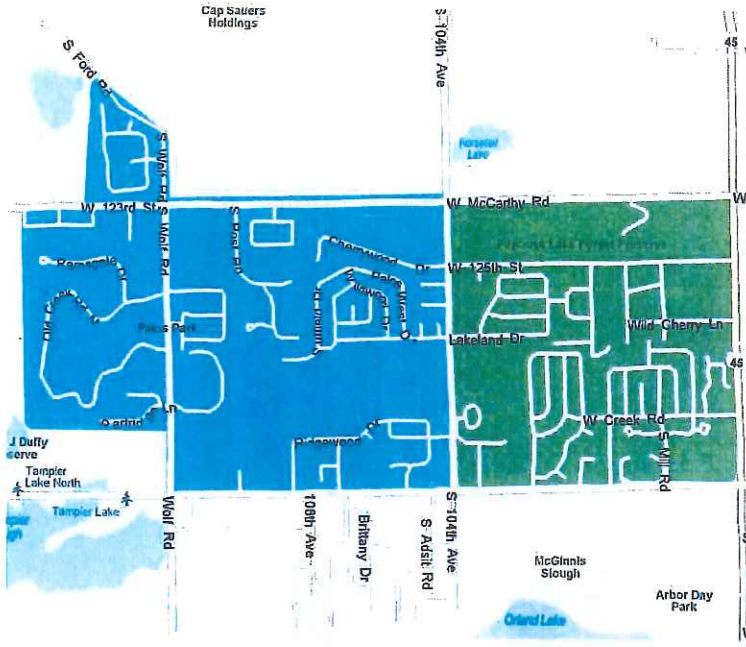

# Village of Palos Park • 2014 E.O.W. Recycle Schedule

**Friday Service**

**Thursday Service**