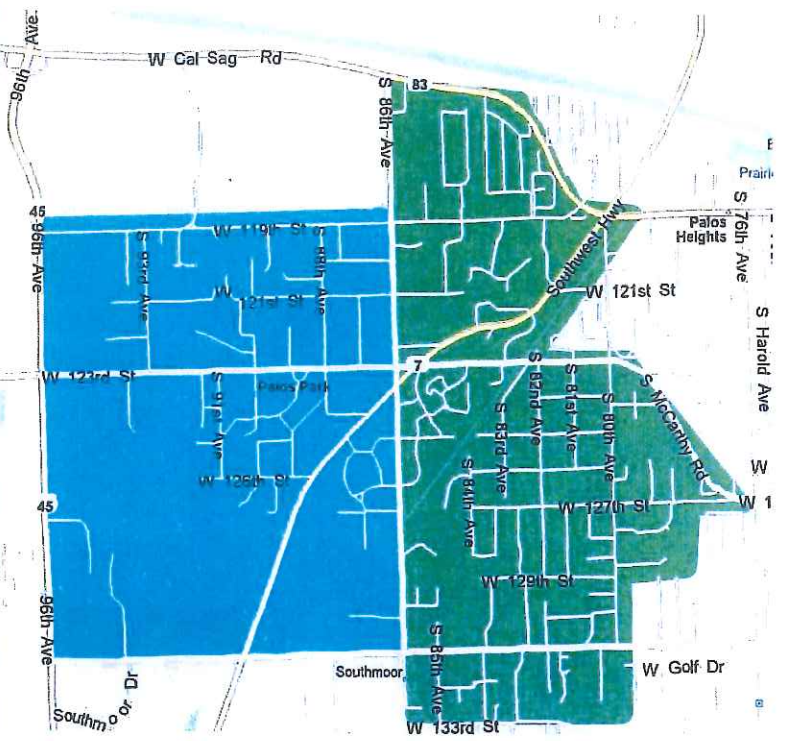

# Village of Palos Park • 2014 E.O.W. Recycle Schedule

**Friday Service**

**Thursday Service**